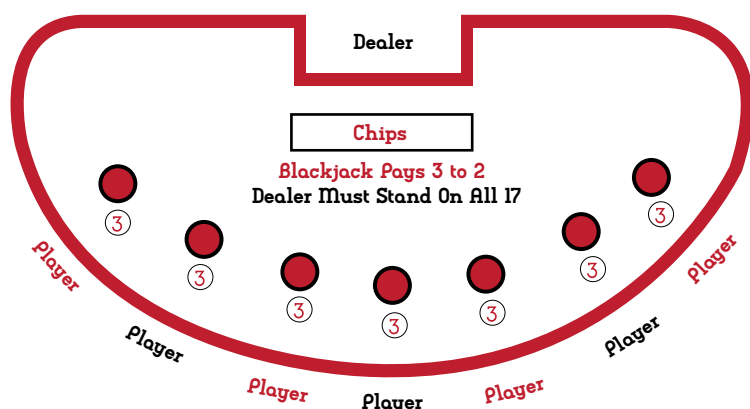

He does this by dealing a card to each box that is in play, one to himself and then a second card to each of the boxes.

The dealer will then ask all of the boxes in turn if they would like additional cards on their boxes to obtain a higher score. When the dealer has completed this process with all of the boxes, he then moves on to his own cards.

If when the first two cards are dealt you have an ace and a picture or a ten, this is a Blackjack, a combination that pays 3 – 2 as long as the dealers first card isn't a 10, face card or ace.

If this happens you can take a payout of even money, as the dealer has the chance of making Blackjack when they draw their second card.

## Tips for Beginners

Cards count at face value, with all pictures counting as 10.

Aces count as 1 or 11, and will always revert to 1 when it would take you over 21.

When your first two cards total 9, 10, 11 you get the option to double down. This entails you matching your original bet and only getting 1 card.

You may split any pair, except 4's, 5's, 10's and picture cards, by placing a bet equivalent to your original stake.